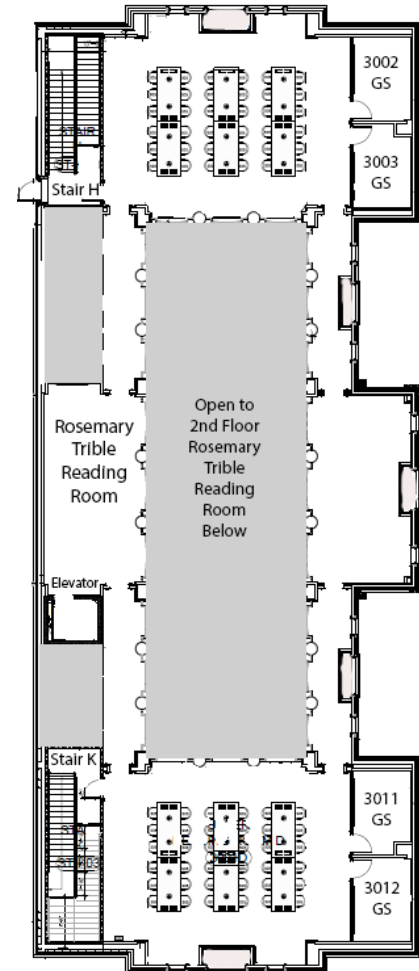

The Paul and Rosemary Tribble Library

First Floor

Contact Information
<http://library.cnu.edu> 757-594-7133 Circulation
library@cnu.edu 757-594-7132 Reference

The Paul and Rosemary Tribble Library

Second Floor

- Legend**
 GS = Group Study
 IS = Individual Study
 +T = Wireless connection to wall display

Third Floor