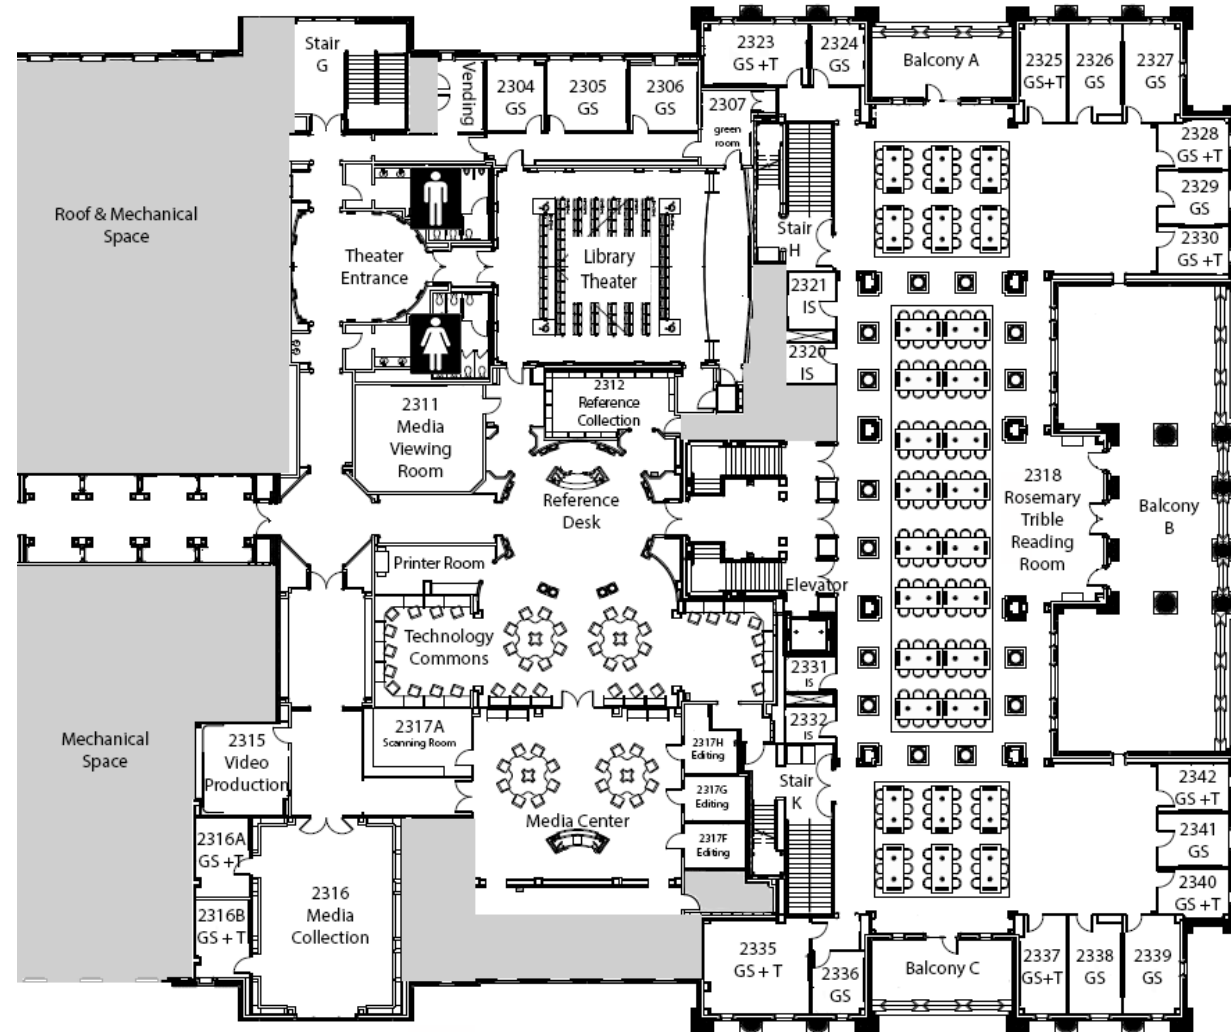

The Paul and Rosemary Tribble Library

First Floor

Contact Information
<http://library.cnu.edu> 757-594-7133 Circulation
library@cnu.edu 757-594-7132 Reference

The Paul and Rosemary Tribble Library

Second Floor

- Legend**
 GS = Group Study
 IS = Individual Study
 +T = Wireless connection to wall display

Third Floor