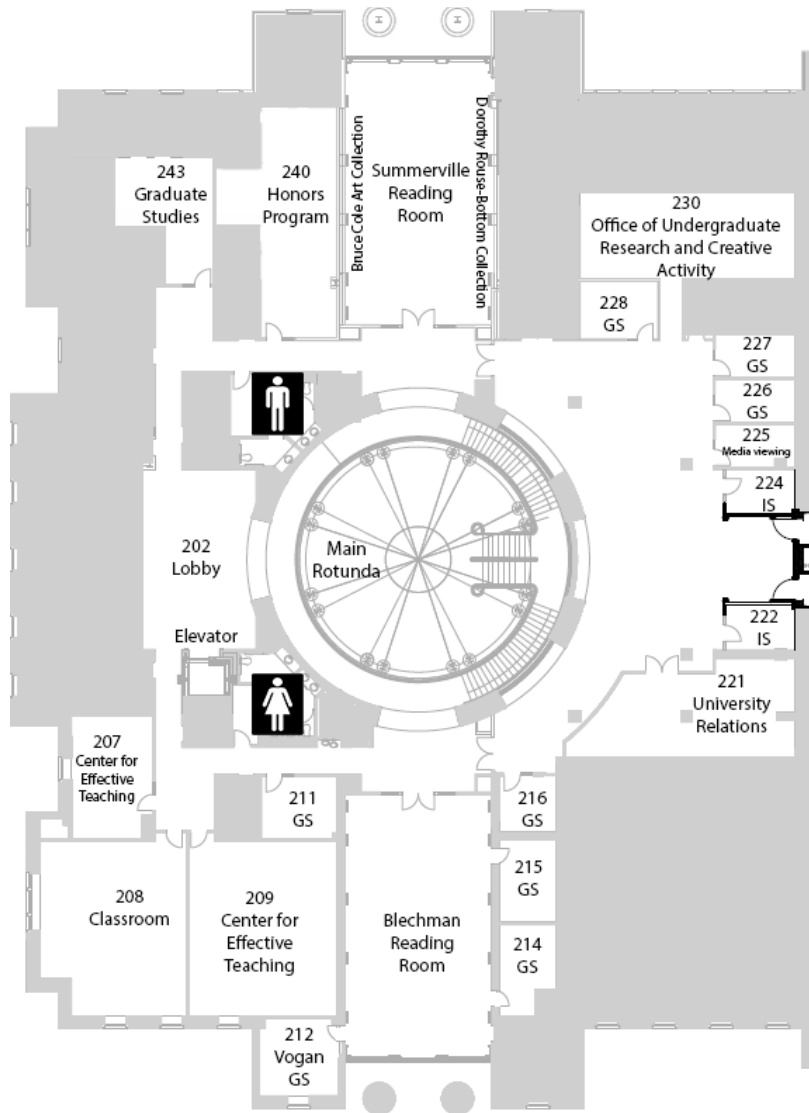

The Paul and Rosemary Tribble Library

First Floor

Contact Information
<http://library.cnu.edu> 757-594-7133 Circulation
library@cnu.edu 757-594-7132 Reference

The Paul and Rosemary Tribble Library

Second Floor

- Legend**
 GS = Group Study
 IS = Individual Study
 +T = Wireless connection to wall display

Third Floor