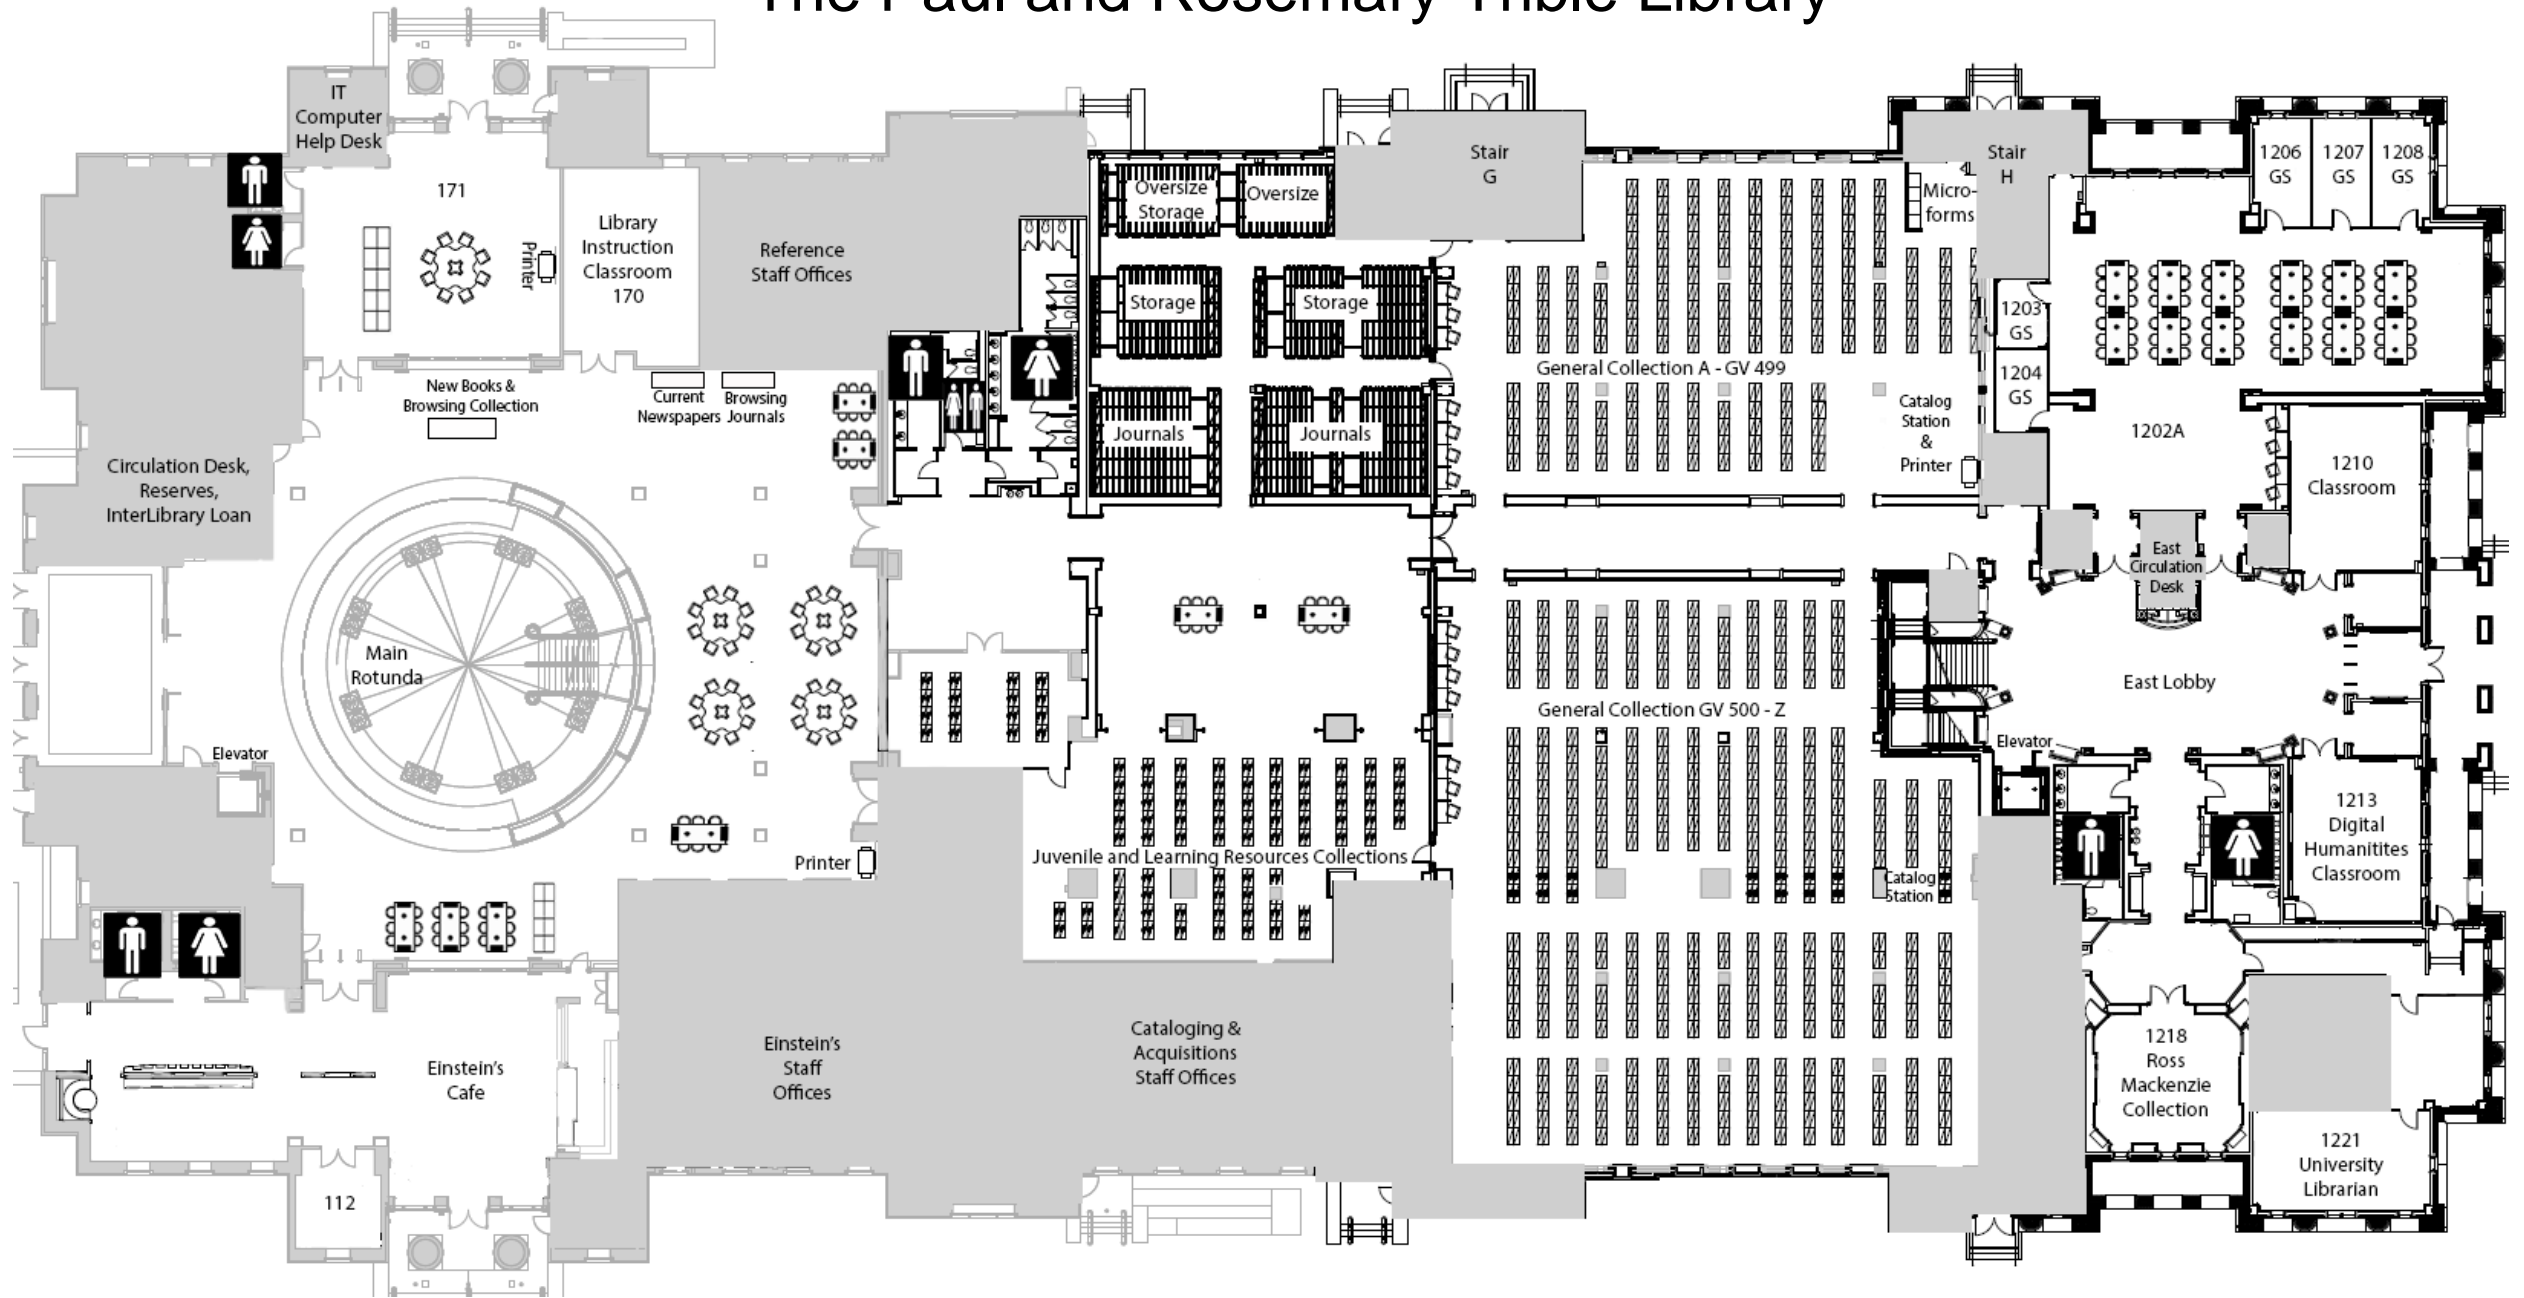

The Paul and Rosemary Tribble Library

First Floor

Contact Information
<http://library.cnu.edu> 757-594-7133 Circulation
library@cnu.edu 757-594-7132 Reference

The Paul and Rosemary Tribble Library

Second Floor

- Legend**
 GS = Group Study
 IS = Individual Study
 +T = Wireless connection to wall display

Third Floor