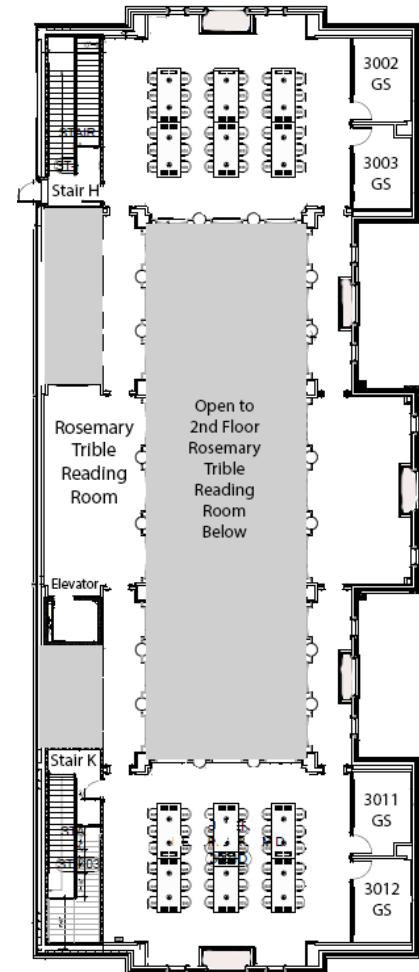

The Paul and Rosemary Tribble Library

First Floor

Contact Information
<http://library.cnu.edu> 757-594-7133 Circulation
library@cnu.edu 757-594-7132 Reference

The Paul and Rosemary Tribble Library

Second Floor

- Legend**
 GS = Group Study
 IS = Individual Study
 +T = Wireless connection to wall display

Third Floor